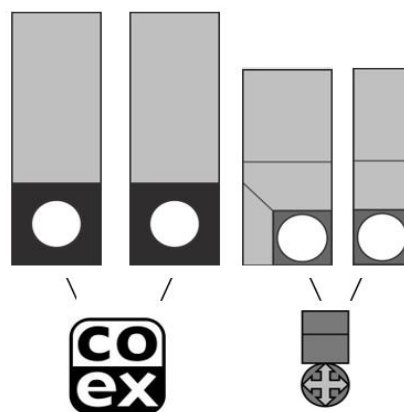

Dimensions

Machine: Weight 45 kg
 H 860mm
 W 354mm
 D 504mm

*Bean canister sticks out 45 mm.
 Total height 815 + 45 = 860 mm

Base Cabinet: Weight 16 kg
 H 850mm
 W 365mm
 D 420mm

Specifications

- MoVeC-ICEq® & USB upload
- 18,5" full HD touch screen
- User Interface : DJD/Lua
- Menu structure for selections
- Direct start optional
- Multiple languages possible
- Number selections
- Jug functions menus
- Strength selection menus
- MDB payment system connection
- Boiler 2x 0.4L

Connections

- 220-240 Volt AC
- 50/60 Hz
- 3450 Watt
- 1800 Watt (limited power enabled)
- ¾" BSP [15 mm] mains
- waterfilter & waterlock recommended
- USB and LAN

Selections

Whole Bean Coffee I	Hot Chocolate
Whole Bean Coffee II	Chocomilk
Espresso I	Espresshoc
Espresso II	Cappuccino
Double Espresso I	Café au Lait
Double Espresso II	Caffe Latte
	+Milk
Customized recipes **	Hot Water
Chilled [sparkling] water **	Jug Selections

** optional, ask for details & conditions

Canisters

Capacities

	#	Size	Gram	Cups
Whole Bean Coffee I	1	BC	1100	150
Whole Bean Coffee II	2	BC	1100	150
Chocolate	3	90	1850	90
Milktopping	4	60	800	130

Waste bucket ± 180
 Number of cups may vary depending on settings