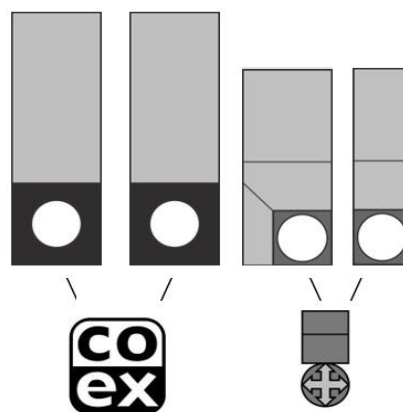

Dimensions

Machine: Weight 45 kg
 H 860mm
 W 354mm
 D 504mm

*Bean canister sticks out 45 mm.
 Total height 815 + 45 = 860 mm

Base Cabinet: Weight 16 kg
 H 850mm
 W 365mm
 D 420mm

Specifications

- MoVeC-ICEq® & USB upload
- 18,5" full HD touch screen
- User Interface : DJD/Lua
- Menu structure for selections
- Direct start optional
- Multiple languages possible
- Number selections
- Jug functions menus
- Strength selection menus
- MDB payment system connection
- Boiler 2x 0.4L

Connections

- 220-240 Volt AC
- 50/60 Hz
- 3450 Watt
- 1800 Watt (limited power enabled)
- ¾" BSP [15 mm] mains
- waterfilter & waterlock recommended
- USB and LAN

Selections

Whole Bean Coffee I	Hot Chocolate
Whole Bean Coffee II	Chocomilk
Espresso I	Espresshoc
Espresso II	Cappuccino
Double Espresso I	Café au Lait
Double Espresso II	Caffe Latte
	+Milk
Customized recipes **	Hot Water
Chilled [sparkling] water **	Jug Selections

** optional, ask for details & conditions

Canisters

Capacities

	#	Size	Gram	Cups
Whole Bean Coffee I	1	BC	1100	150
Whole Bean Coffee II	2	BC	1100	150
Chocolate	3	90	1850	90
Milktopping	4	60	800	130

Waste bucket ± 180
 Number of cups may vary depending on settings