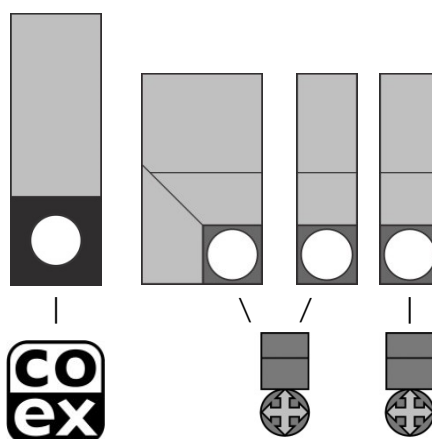

Zia 8.134 [jL] CoEx® bean2cup

Dimensions

	mm
Machine	h 876
*bean canister will stick out 80 mm.Total height 790+80=876	w 365
	d 420
	h 850
Base Cabinet	h 850
	w 365
	d 420
Weight	45 kg

Specifications

- Fresh Milk (separate fridge)
- MoVeC-ICEq® & USB upload
- 10,4" full color touch screen
- User Interface : DJD/Scope
- Menu structure for selections
- Direct start optional
- Multiple languages possible
- Glass detecting cup sensor
- Strength selections menu's
- Connection for payment systems [MDB]
- Boiler: 2x 0.4L

Connections

- 220-240 Volt AC
- 50/60 Hz
- 2900 Watt
- 10-16 Amp
- ¾" BSP [15 mm] mains
- waterfilter & waterlock recommended
- USB
- LAN or Wifi

Selections

Whole Bean Coffee	Hot Chocolate
Espresso	Chocomilk
Double Espresso	Espresschoco
Cappuccino	French Vanilla
Cafe Latte	
Cafe au Lait	Whitener

Customized recipes ** Hot Water
Chilled (sparkling) Water ** Jug Selections

** optional, ask for details & conditions

Canisters

Capacities

	#	Size	Gram	Cups
Whole Bean Coffee	1	BC	1100	150
Chocolate	2	120	2450	120
Milktopping	3	60	800	130
French Vanilla	4	60	1200	60

Waste bucket ≥ 180
(# cups may vary depending on settings)