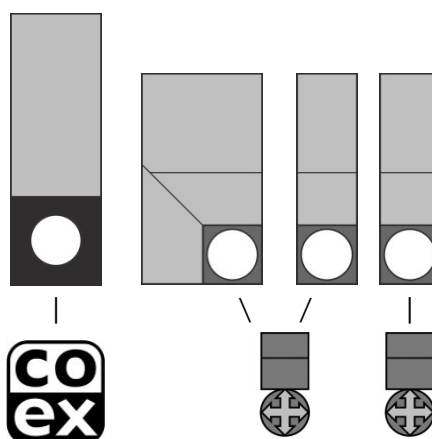

Zia 8.134 [jL] CoEx® bean2cup

Dimensions

	mm
Machine	h 876
*bean canister will stick out 80 mm.Total height 790+80=876	w 365
	d 420
	h 850
Base Cabinet	h 850
	w 365
	d 420
Weight	45 kg

Specifications

- Fresh Milk (separate fridge)
- MoVeC-ICEq® & USB upload
- 10,4" full color touch screen
- User Interface : DJD/Scope
- Menu structure for selections
- Direct start optional
- Multiple languages possible
- Glass detecting cup sensor
- Strength selections menu's
- Connection for payment systems [MDB]
- Boiler: 2x 0.4L

Connections

- 220-240 Volt AC
- 50/60 Hz
- 2900 Watt
- 10-16 Amp
- ¾" BSP [15 mm] mains
- waterfilter & waterlock recommended
- USB
- LAN or Wifi

Selections

Whole Bean Coffee	Hot Chocolate
Espresso	Chocomilk
Double Espresso	Espresschoco
Cappuccino	French Vanilla
Cafe Latte	
Cafe au Lait	Whitener

Customized recipes ** Hot Water
Chilled (sparkling) Water ** Jug Selections

** optional, ask for details & conditions

Canisters

Capacities

	#	Size	Gram	Cups
Whole Bean Coffee	1	BC	1100	150
Chocolate	2	120	2450	120
Milktopping	3	60	800	130
French Vanilla	4	60	1200	60

Waste bucket ≥ 180
(# cups may vary depending on settings)